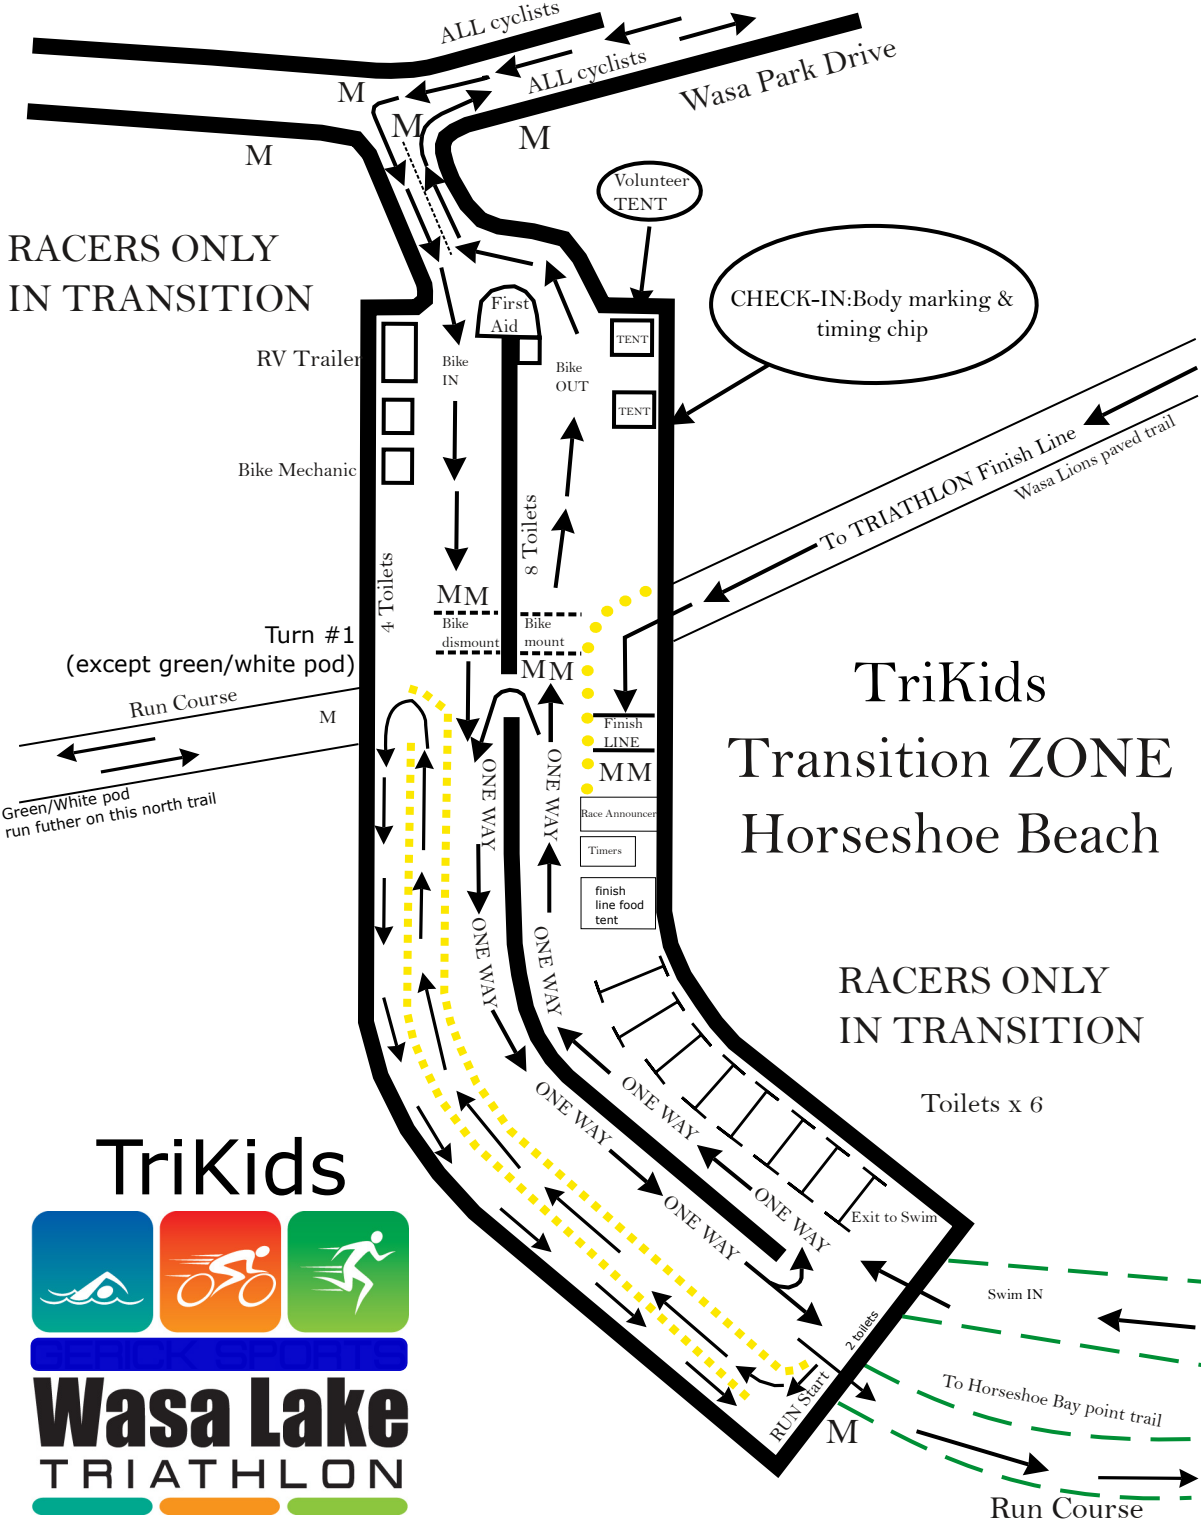

RACERS ONLY
IN TRANSITION

TriKids Transition ZONE Horseshoe Beach

RACERS ONLY
IN TRANSITION

Toilets x 6

Turn #1
(except green/white pod)

Run Course

Green/White pod
run futher on this north trail

CHECK-IN: Body marking &
timing chip

- Finish LINE
- MM
- Race Announcers
- Timers
- finish line food tent

Swim IN

To Horseshoe Bay point trail

Run Course