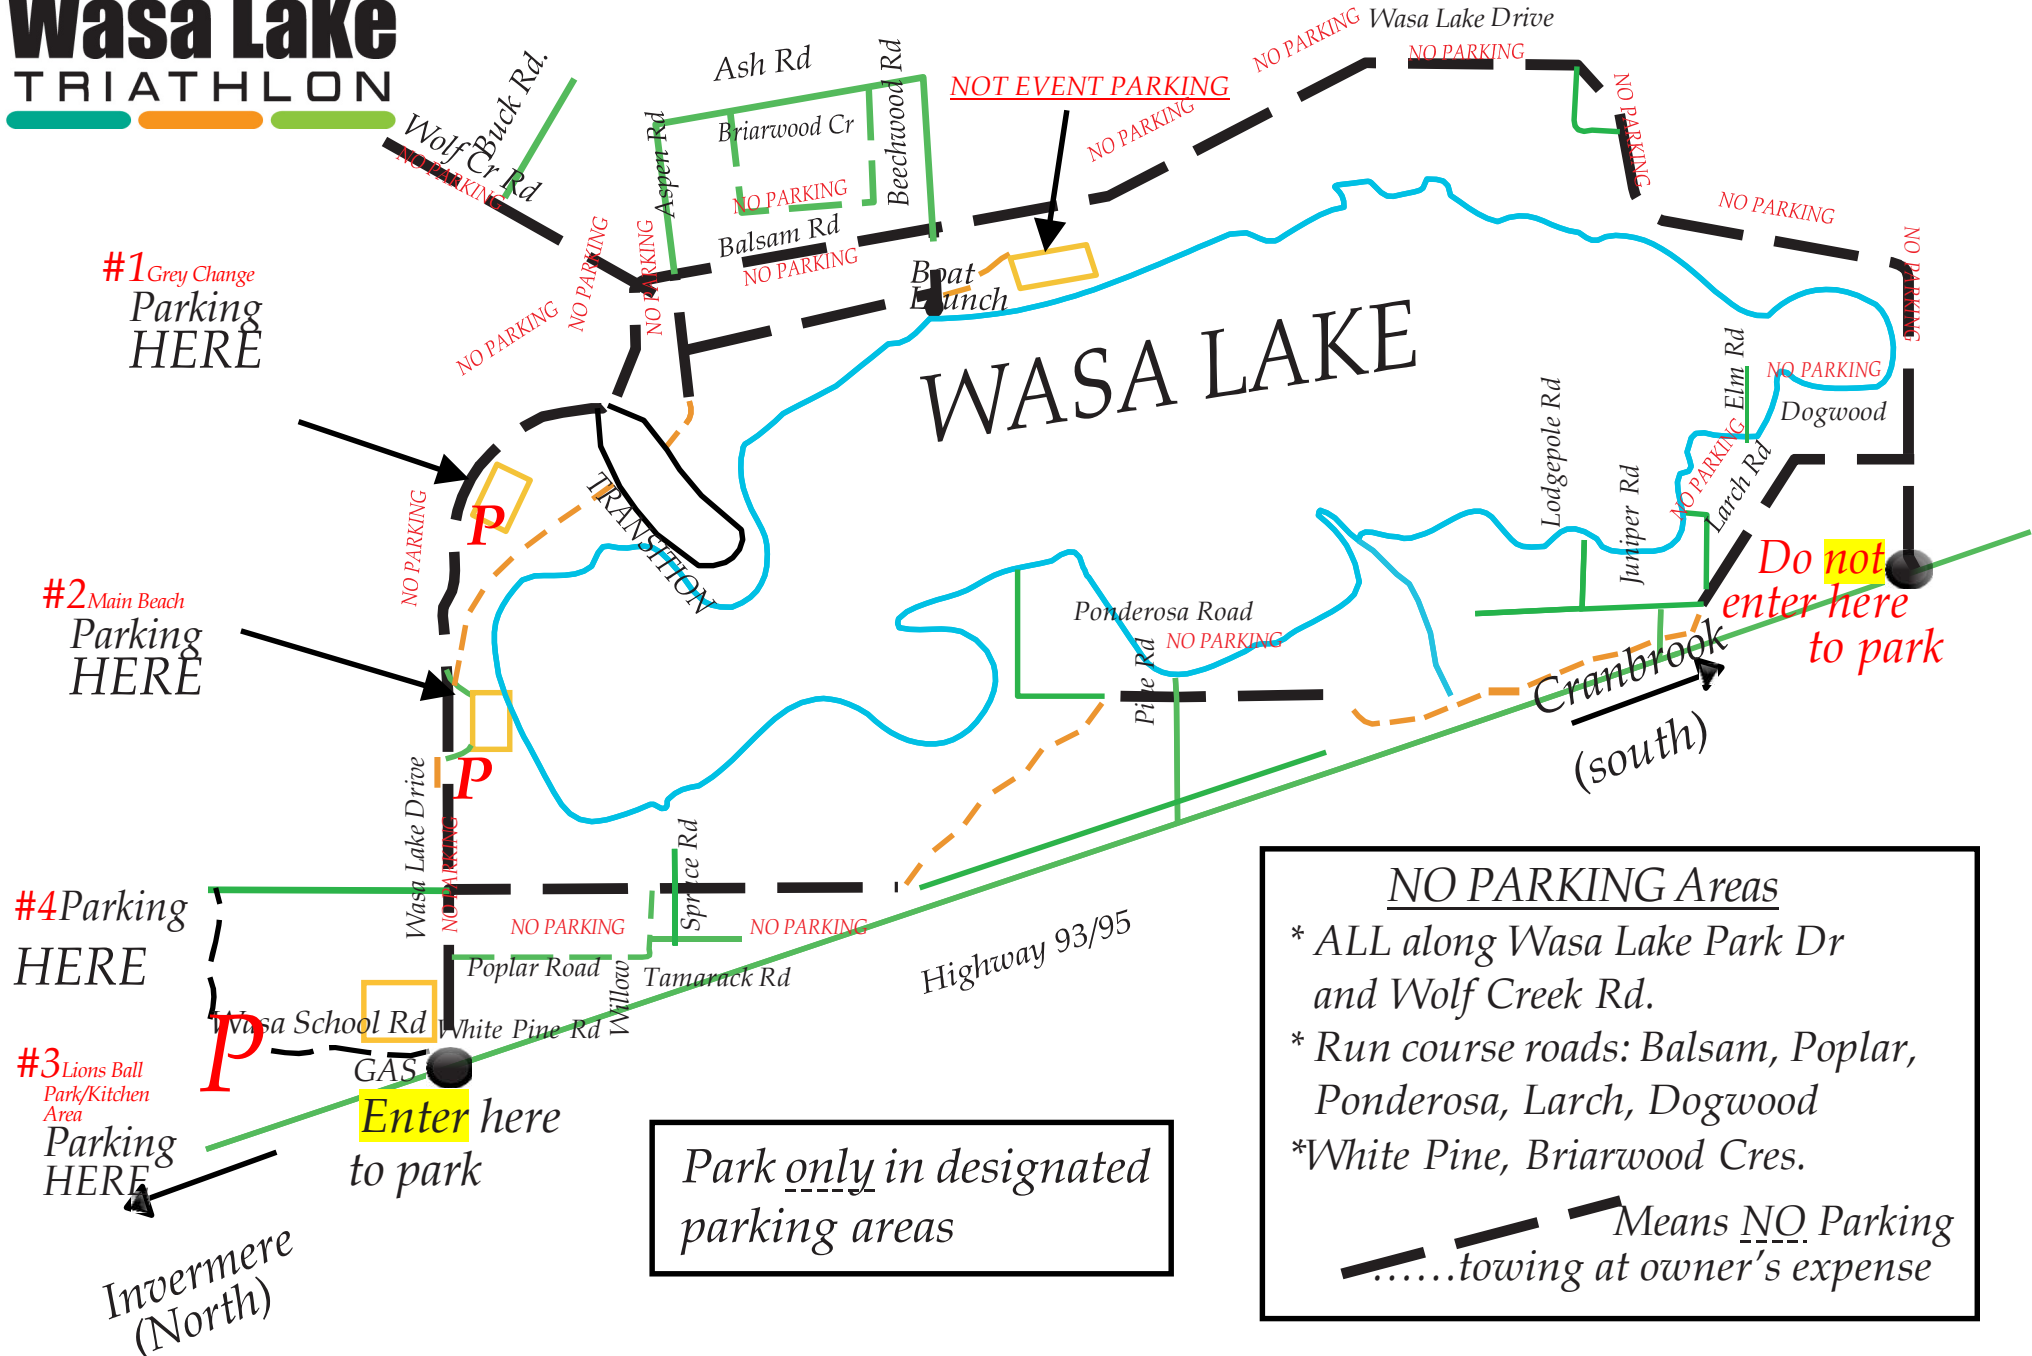

# Parking @ Wasa Triathlon

**Wasa Lake TRIATHLON**

#1 Grey Change Parking HERE

#2 Main Beach Parking HERE

#4 Parking HERE

#3 Lions Ball Park/Kitchen Area Parking HERE

Enter here to park

Park only in designated parking areas

**NO PARKING Areas**

- \* ALL along Wasa Lake Park Dr and Wolf Creek Rd.
- \* Run course roads: Balsam, Poplar, Ponderosa, Larch, Dogwood
- \* White Pine, Briarwood Cres.

Means NO Parking  
.....towing at owner's expense

Do not enter here to park

Invermere (North)

(south)

WASA LAKE

Highway 93/95

Boat Launch

TRANSITION

Cranbrook

NO PARKING

NO PARKING

NO PARKING

NO PARKING

NO PARKING

NO PARKING

NO PARKING

NO PARKING