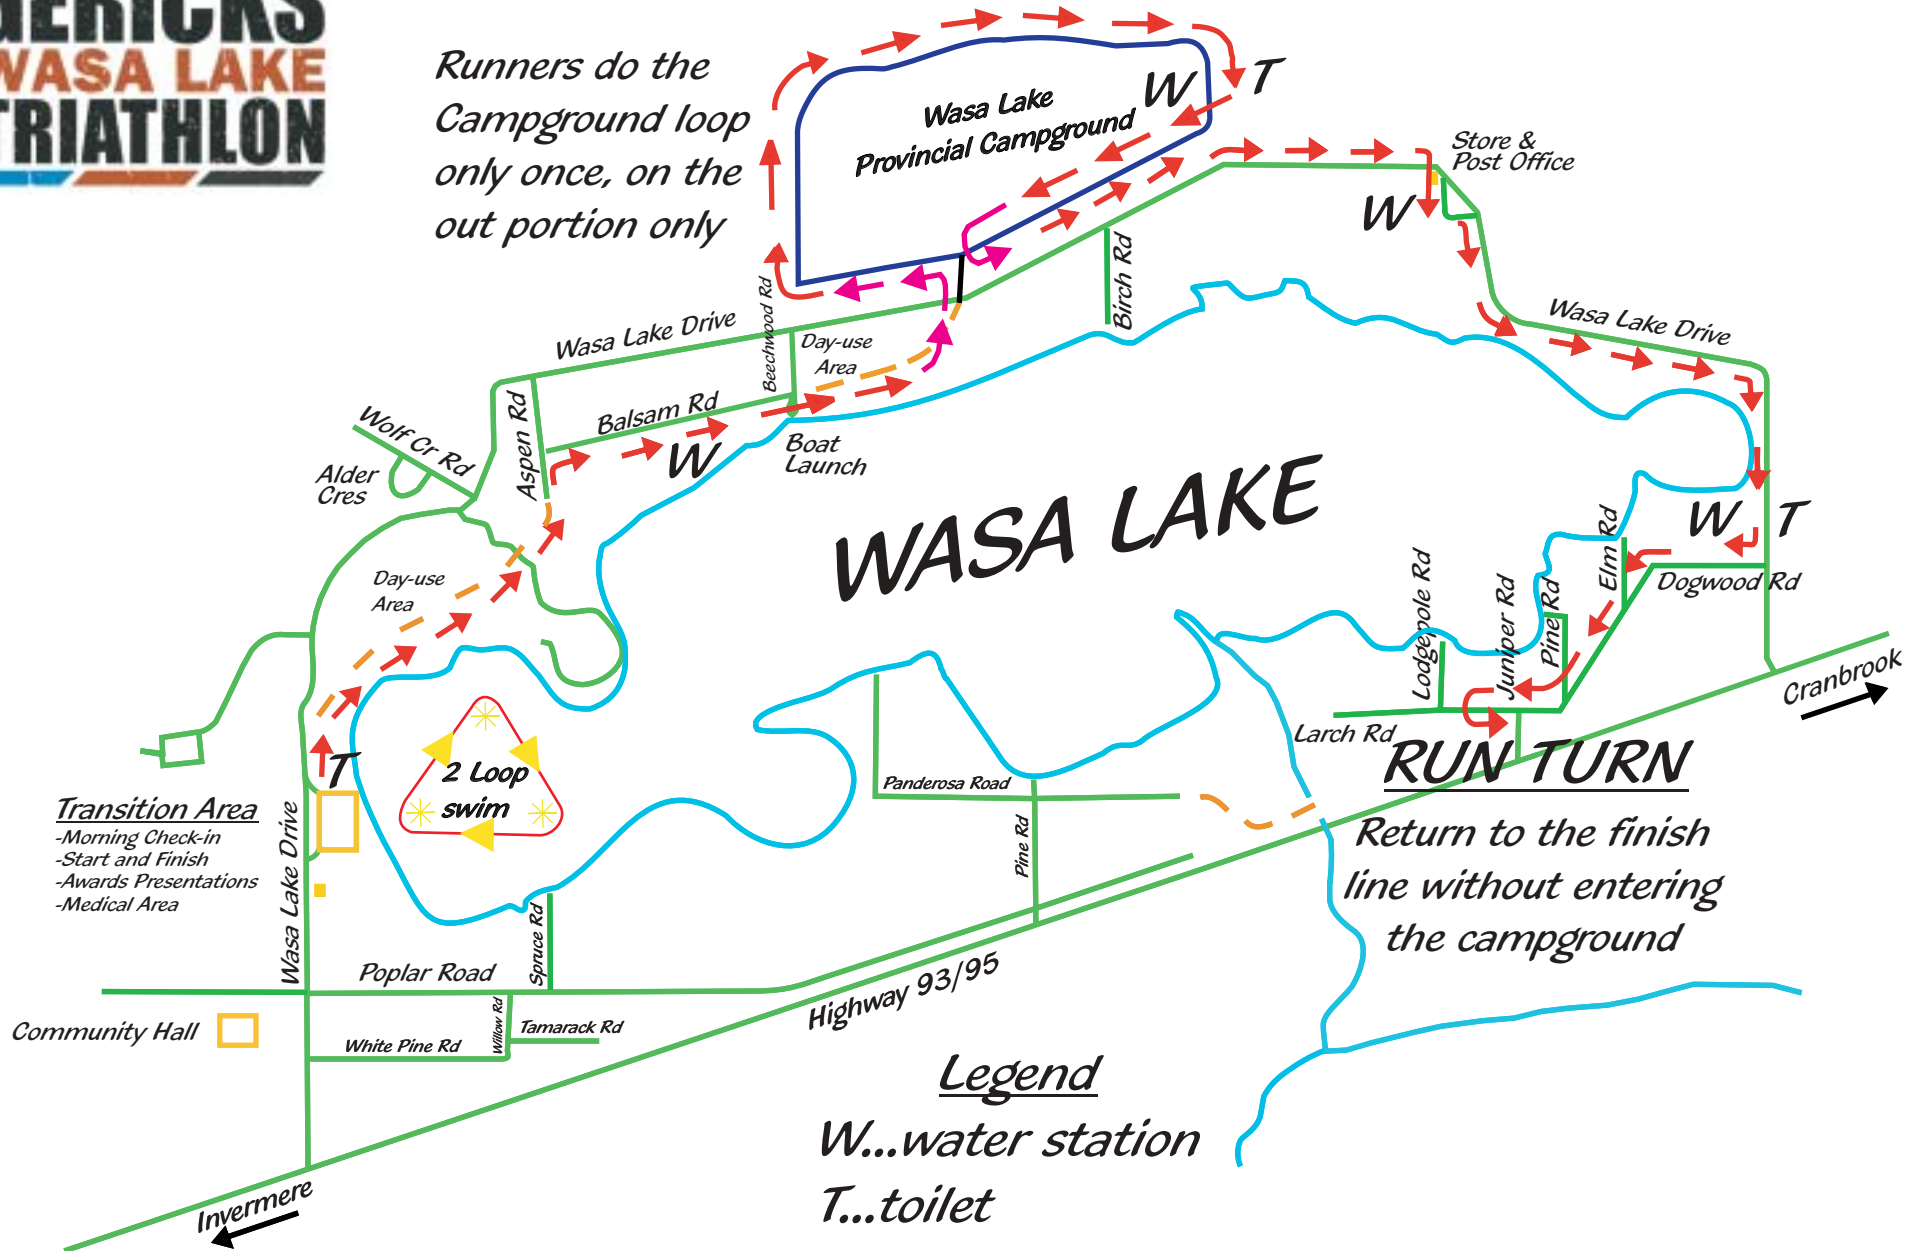

# Olympic Triathlon

2-loop Swim Course = 1.5 km  
 Out and Back Run Course = 10 km

Back portion is on the Nature trail

Runners do the  
 Campground loop  
 only once, on the  
 out portion only

## RUN TURN

Return to the finish  
 line without entering  
 the campground